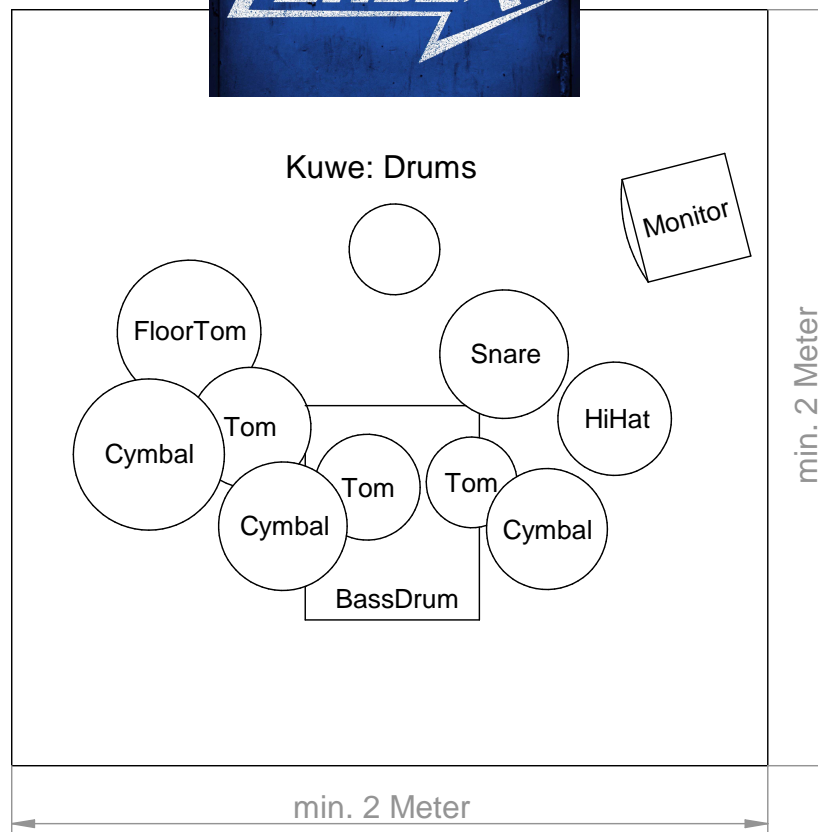

Channel List				
Channel	Instrument	Mic./DI	Dynamic	Stand
1	BassDrum	D6/Beta52	Gate-Comp.	short
2	Snare	SM57		short boom
3	HiHat	SM81/NT5		short boom
4	Tom	E604/SM57	Gate	clamp
5	Tom	E604/SM57	Gate	clamp
6	Tom	E604/SM57	Gate	clamp
7	FloorTom	E604/SM57	Gate	clamp
8	OverHead	NT5/or another		tall boom
9	OverHead	NT5/or another		tall boom
10	Bass Mic. or DI	Beta52	Comp.	short
11	Git. Mic.	E606/SM58		short
12	Voc. Peter	SM58/OM6	Comp.	tall boom
13	Voc. Nils	SM58/OM6	Comp.	tall boom
14	Voc. Michael	SM58/OM6	Comp.	tall boom
15	Voc. Michael FX			

Peter: Voc.+ Bass

Mic.Stand

Michael: Voc.

Mic.Stand

(FX)  
230V

Nils: Voc.+ Guitar

Mic.Stand

(Pedalboard)  
230V