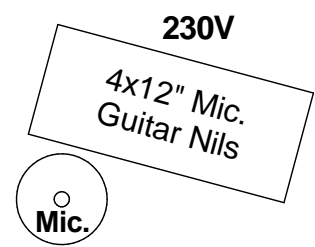

Channel List				
Channel	Instrument	Mic./DI	Dynamic	Stand
1	BassDrum	D6/Beta52	Gate-Comp.	short
2	Snare	SM57		short boom
3	HiHat	SM81/NT5		short boom
4	Tom	E604/SM57	Gate	clamp
5	Tom	E604/SM57	Gate	clamp
6	Tom	E604/SM57	Gate	clamp
7	FloorTom	E604/SM57	Gate	clamp
8	OverHead	NT5/or another		tall boom
9	OverHead	NT5/or another		tall boom
10	Bass Mic. or DI	Beta52	Comp.	short
11	Git. Mic.	E606/SM58		short
12	Voc. Peter	SM58/OM6	Comp.	tall boom
13	Voc. Nils	SM58/OM6	Comp.	tall boom
14	Voc. Michael	SM58/OM6	Comp.	tall boom
15	Voc. Michael FX			