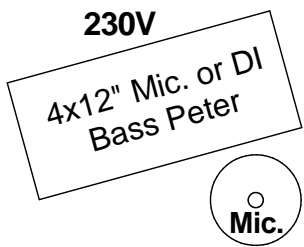

Channel List				
Channel	Instrument	Mic./DI	Dynamic	Stand
1	BassDrum	D6/Beta52	Gate-Comp.	short
2	Snare	SM57		short boom
3	HiHat	SM81/NT5		short boom
4	Tom	E604/SM57	Gate	clamp
5	Tom	E604/SM57	Gate	clamp
6	Tom	E604/SM57	Gate	clamp
7	FloorTom	E604/SM57	Gate	clamp
8	OverHead	NT5/or another		tall boom
9	OverHead	NT5/or another		tall boom
10	Bass Mic. or DI	Beta52	Comp.	short
11	Git. Mic.	E606/SM58		short
12	Voc. Peter	SM58/OM6	Comp.	tall boom
13	Voc. Nils	SM58/OM6	Comp.	tall boom
14	Voc. Michael	SM58/OM6	Comp.	tall boom
15	Voc. Michael FX			